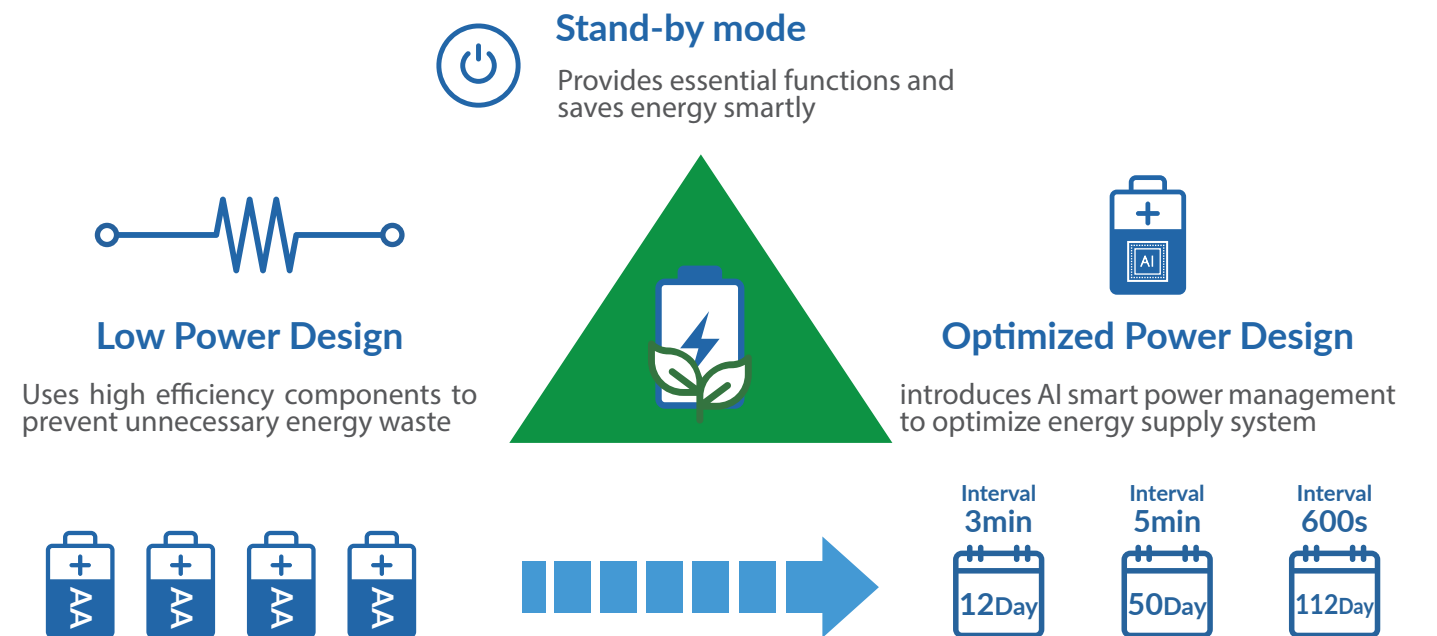

Model	ATL-800i
Image Sensor	Afidus Image Technology™ Sony™ Starvis™ sensor
Resolution	3840x2160 @30fps, 1080P Full HD @ 30FPS
Lens	2.8-8mm Motorized lens (equals to DSLR 16-35mm)
HFOV	120°
HDR	Afidus HDR Technology
Image flip	Supports 90° 180° 270° image flip
Exposure	Multiple exposure mode
DIS	Support digital image stable for continuous mode
Recording	Schedule, stop motion, Camcorder
Storage	Micro SD card (Max. 128 GB)
Battery	AA size battery x4/ DC 5V 1A (u-USB) Afidus Battery Technology™
Battery life	60 days @ 5 min interval 40 days @ 3 mins interval
Casing	New generation casing in liquid coating Exclusive waterproof USB port IPX5 with silicon sleeve
Operate Temp.	0°C ~ 50°C (32°F ~ 122°F)
APP	Android 13.0 and iOS 16.0 or later Exclusive editable OSD(position and wording) Exclusive image alignment feature increasing timelapse stability Exclusive multi-schedule feature
Dimension	101 x 78 x 60 mm
Weight	150g (battery excluded)
Accessories	32GB mSD card / Strap / USB cable / battery / battery removal tool / Silicon sleeve
Optional accessories	Stainless steel sunshield / C-clip / mount bracket / combination lock

Your battery recorder

※ The product design and dimensions may change without previous notice for improvement of performance.
※ AA size lithium battery or any battery voltage higher than 1.7 volts are not recommended.

Download APP

YouTube

What is Afidus Battery Technology?

Afidus-800i supports external power bank via micro USB port. User can connect to power bank to extend time lapse cam recording days.

※ Battery life may still vary depending on recording conditions and battery quality.