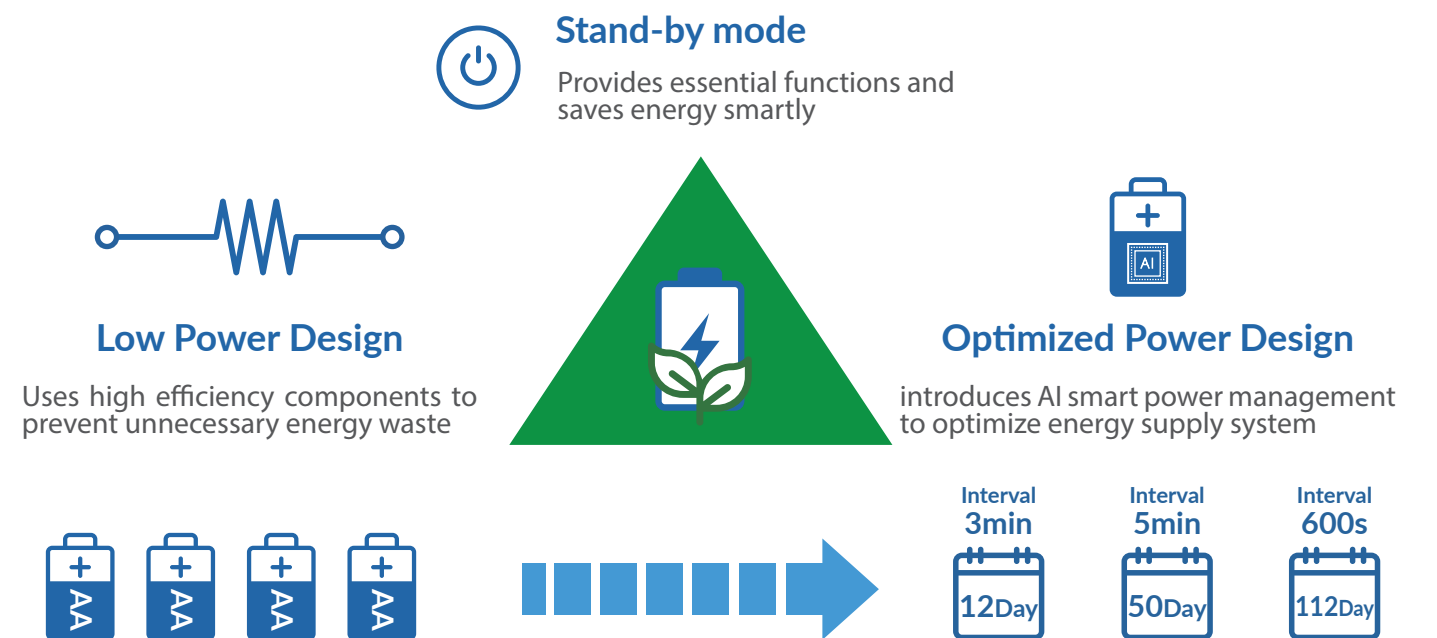

※ The product design and dimensions may change without previous notice for improvement of performance.
※ AA size lithium battery or any battery voltage higher than 1.7 volts are not recommended.

Your battery recorder

Download APP

YouTube

What is Afidus Battery Technology?

Afidus-800i supports external power bank via micro USB port. User can connect to power bank to extend time lapse cam recording days.

※ Battery life may still vary depending on recording conditions and battery quality.