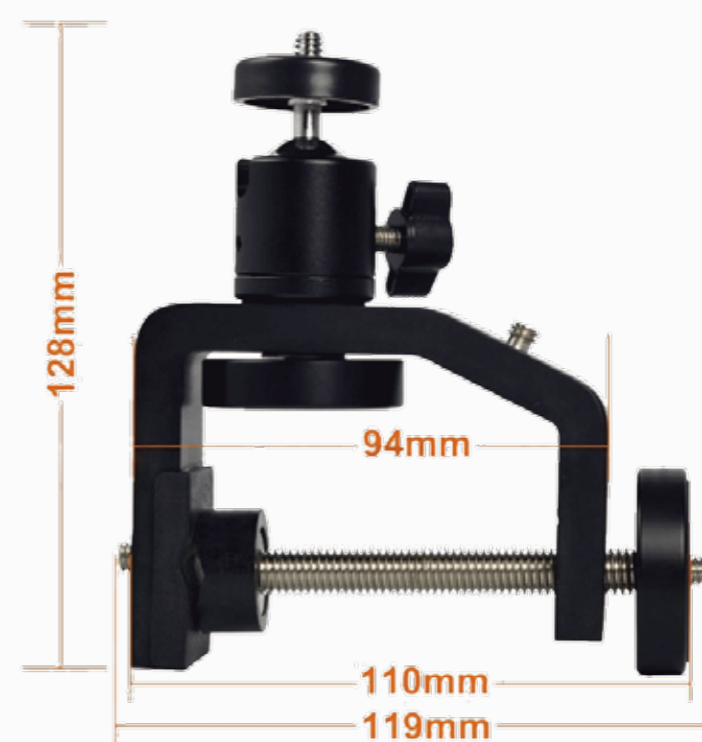

## C-Clip - AM8218

<b>Bracket</b>	
<b>Dimensions</b>	128mm x 119mm
<b>Color</b>	Black
<b>Weight</b>	360g
<b>Camera screw</b>	1/4 inch
<b>Material</b>	Metal (Alumium)
<b>Application</b>	Outdoor use

※ The product design and dimensions may change without previous notice for improvement of performance.