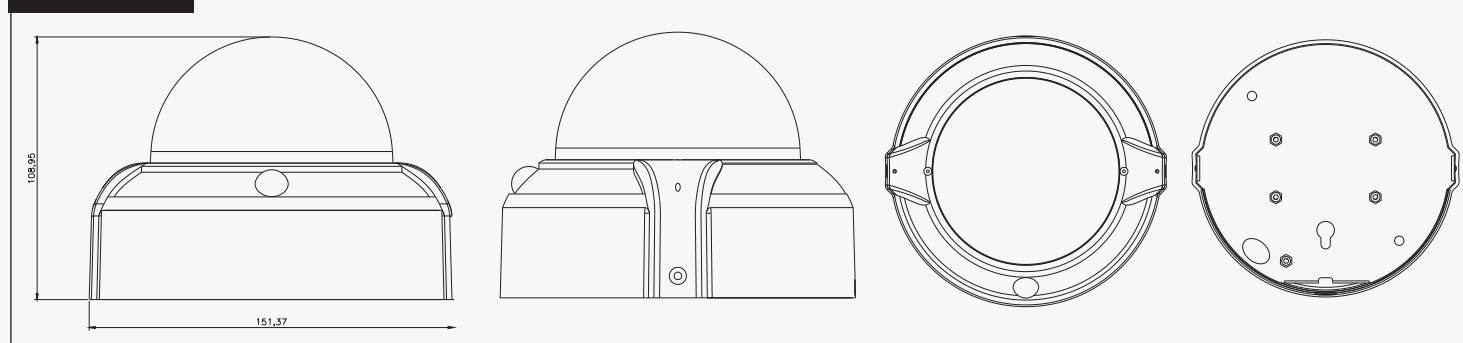

Distributed by :

※ The product design and dimensions may change without previous notice for improvement of performance.

Dimensions

Company Name : Afidus Ltd.

Company Address : 7F-4, No. 186, Jian 1st Rd., Zhonghe Dist.,
New Taipei City 235, Taiwan (R.O.C)