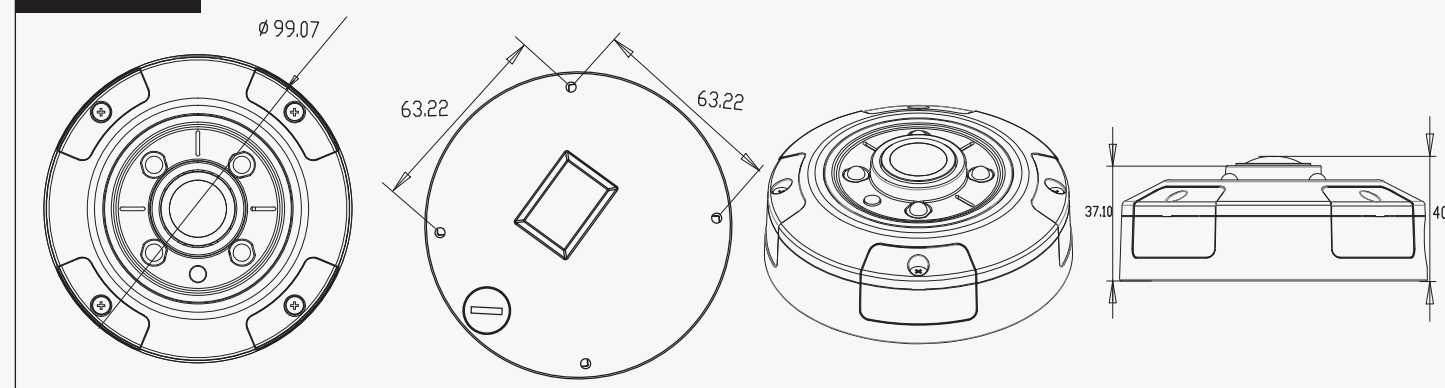

5 Megapixel Fisheye Indoor Dome Network Camera

FV-530F10

Classic

- 5 Megapixel high resolution @15fps in all resolution
- Dual streams from H.264 and MJPEG
- Built in 4 pcs High-light IR LED & smart control mechanical ICR IR ring with effective distance up to 10m
- Support local dewarping, using browser to control 180° / 360° panoramic angle view
- e-PTZ control
- 3D-denoise for low lux environment
- 1 Digital In and 1 Digital Out (DI/DO)
- Motion detection
- Audio detection
- Built in micro SD card slot for local storage
- Support Power over Ethernet (POE)
- Support ONVIF protocol

※ The product design and dimensions may change without previous notice for improvement of performance.

Dimensions

Distributed by :