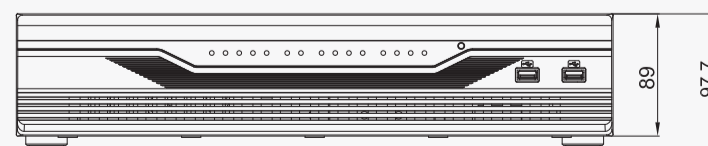

Dimensions