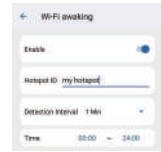

ATL-800i Features

Afidus Image Technology™

4K resolution Sony Starvis™ sensor. 3840x2160=8.2MP pixel, 4 times clearance than 1080P.

Wi-Fi awoken new

Smartphone awakes timelapse camera remotely (within 5m) once hotspot enable.

Afidus Battery Technology™

The best time lapse camera with Afidus exclusive energy saving technology, recording up to 4 months with only 4 AA batteries.
*10 mins interval

Afidus Smart Focus Technology™

Exclusive motorized zoom and focus lens, equal to DSLR 16-35mm, the one and only zoom time lapse camera with Wi-Fi APP control.
Super wide angle HFOV 120°

Weather Proof

IPX5 weather proof design, time lapse anytime and anywhere. Silicone sleeve accessory provides complete weather proof against water damage.

Image Alignment

Exclusive feature in Afidus APP enables you to have the same image composition after relocating your camera or changing batteries.

Battery Pack Selector

To extend the time lapse recording hours, you can connect to your own battery pack. Afidus gives you different options to enable the best recording duration.