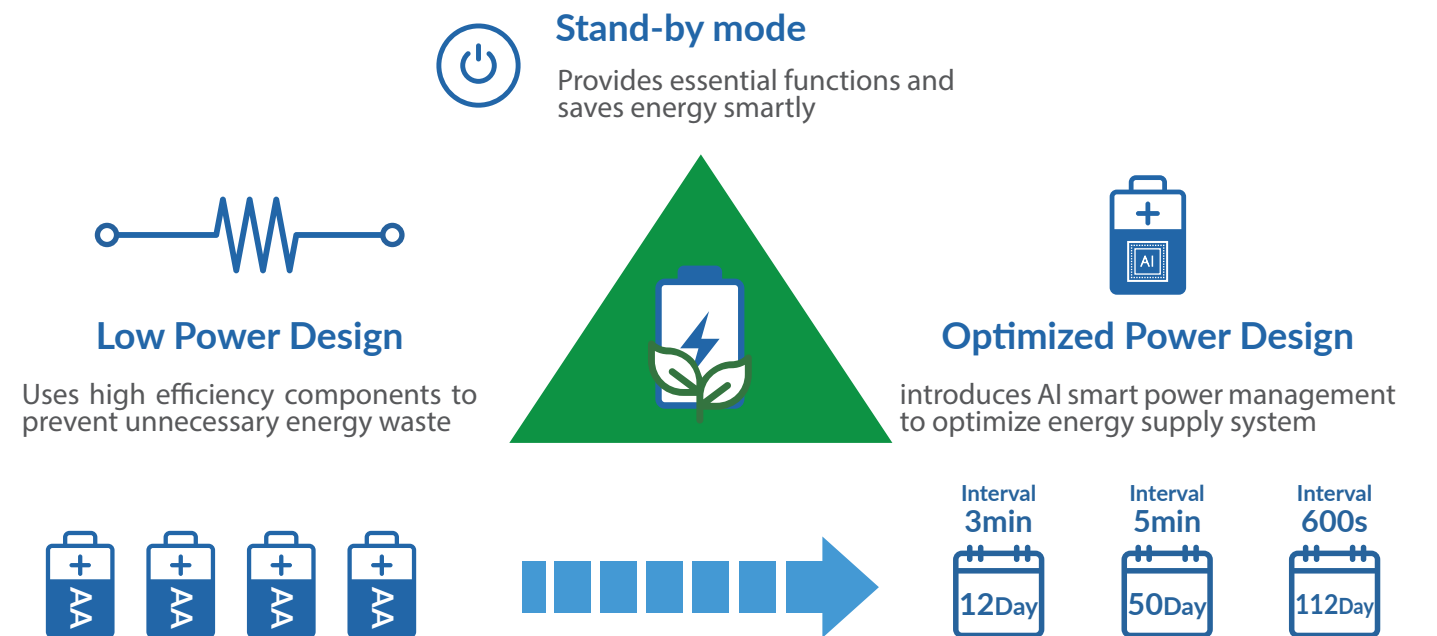

※ The product design and dimensions may change without previous notice for improvement of performance.
※ AA size lithium battery or any battery voltage higher than 1.7 volts are not recommended.

Your battery recorder

Download APP

YouTube

What is Afidus Battery Technology?

Afidus-800i supports external power bank via micro USB port. User can connect to power bank to extend time lapse cam recording days.

※ Battery life may still vary depending on recording conditions and battery quality.