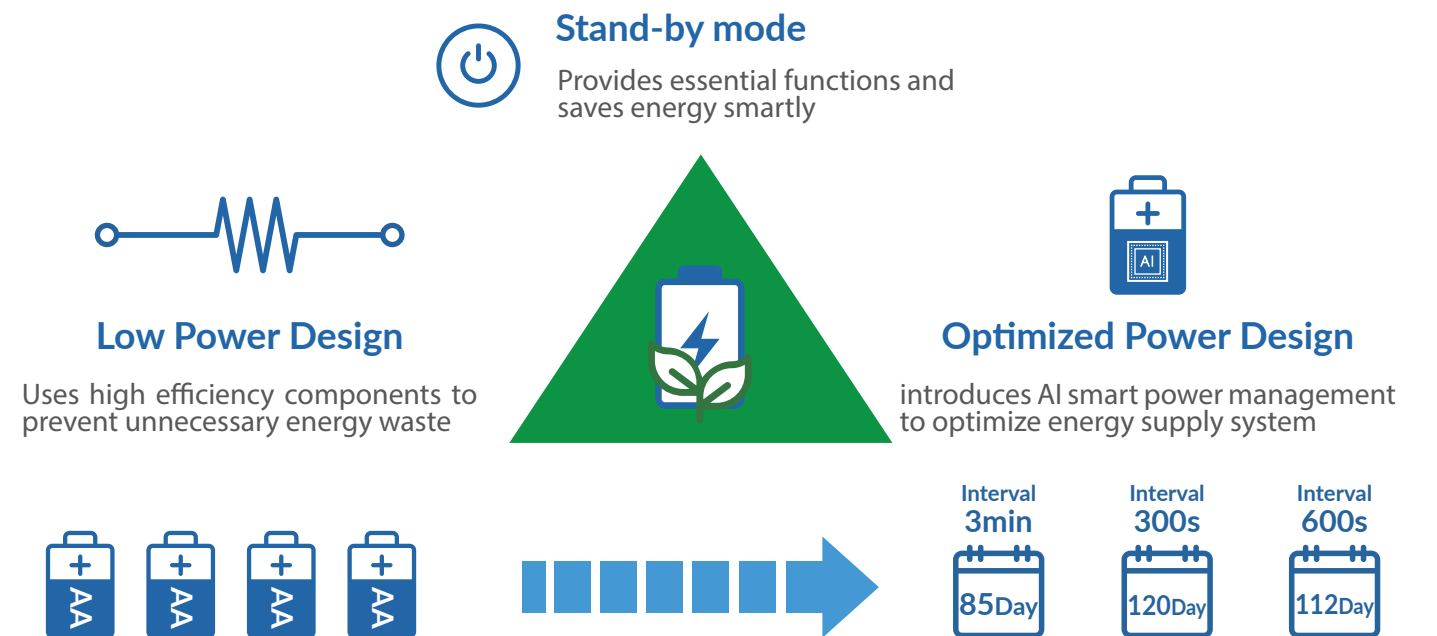

Model	ATL-230
Image Sensor	Afidus Image Technology™ Sony™ Starvis™ sensor
Resolution	1080P Full HD @ 30FPS, 720P HD @30FPS
Lens	2.8-8mm Motorized lens (equals to DSLR 16-35mm)
HFOV	112°
HDR	Afidus HDR Technology
Image flip	Supports 90° 180° 270° image flip
Exposure	Multiple exposure mode
DIS	Support digital image stable for continuous mode
PIR	PIR sensor, 5m distance
Recording	PIR, Schedule, stop motion, Hybrid
Storage	Micro SD card (Max. 128 GB)
Battery	AA size battery x4/ DC 5V 1A (u-USB) Afidus Battery Technology™
Battery life	120 days @ 5 min interval 85 days @ 3 mins interval
Casing	New generation casing in liquid coating Exclusive waterproof USB port IPX5 with silicon sleeve
Operate Temp.	0°C ~ 50°C (32°F ~ 122°F)
APP	Android 13.0 and iOS 16.0 or later Exclusive editable OSD(position and wording) Exclusive image alignment feature increasing timelapse stability Exclusive multi-schedule feature
Dimension	101 x 78 x 60 mm
Weight	150g (battery excluded)
Accessories	16GB mSD card / Strap / USB cable / battery / battery removal tool / Silicon sleeve
Optional accessories	Stainless steel sunshield / C-clip / mount bracket / combination lock

※ The product design and dimensions may change without previous notice for improvement of performance.
※ AA size lithium battery or any battery voltage higher than 1.7 volts are not recommended.

Download APP

YouTube

What is Afidus Battery Technology?

Afidus-230 supports external power bank via micro USB port. User can connect to power bank to extend time lapse cam recording days.

※ Battery life may still vary depending on recording conditions and battery quality.