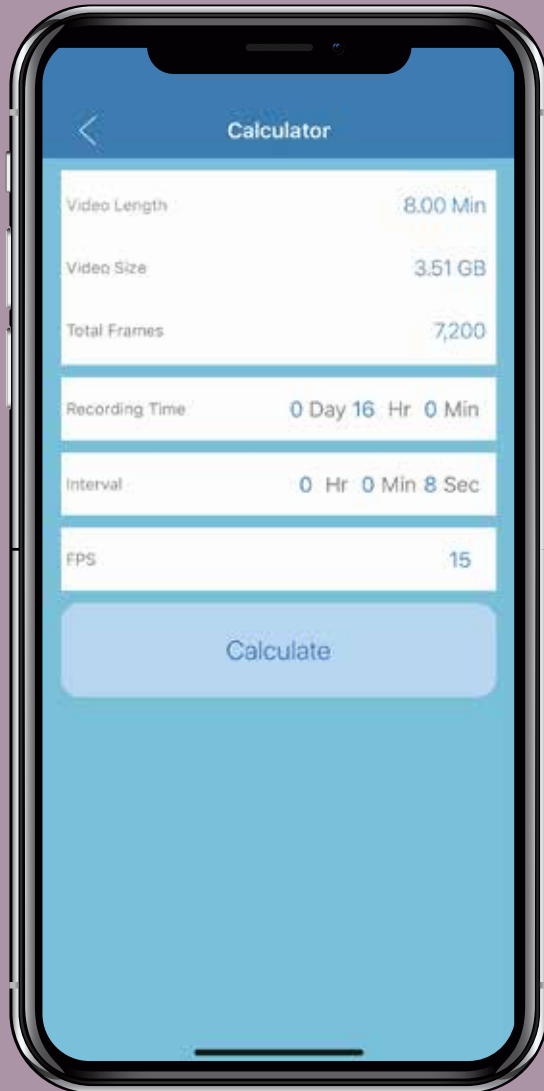

Silicone Sleeve

Weather proof protection for Afidus time lapse cameras, enable to work in any environment.

Image Alignment

Recording same video composition after re-install Afidus time lapse cameras.

Calculator

Forecasting the result including file size and video length.

Image Flip

Allows Mounting Afidus time lapse cameras up-side-down.