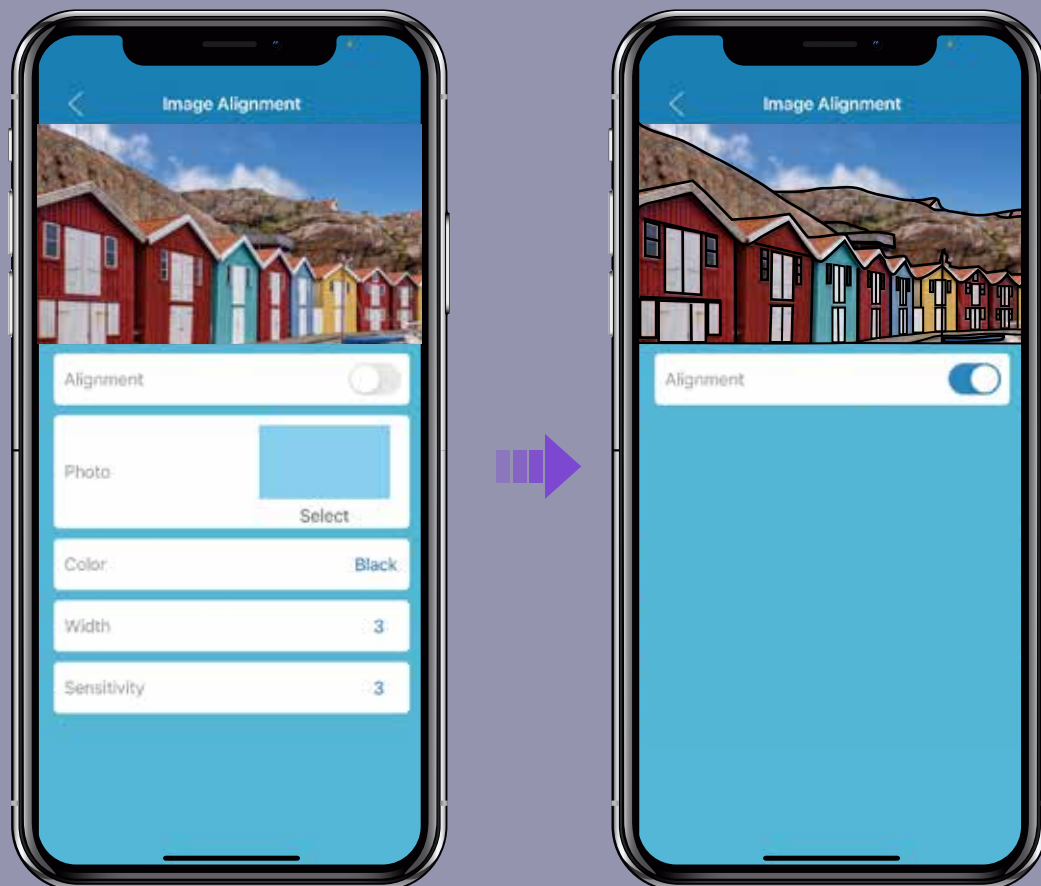

Silicone Sleeve

Weather proof protection for Afidus time lapse cameras, enable to work in any environment.

Image Alignment

Recording same video composition after re-install Afidus time lapse cameras.

Calculator

Forecasting the result including file size and video length.

Image Flip

Allows Mounting Afidus time lapse cameras up-side-down.