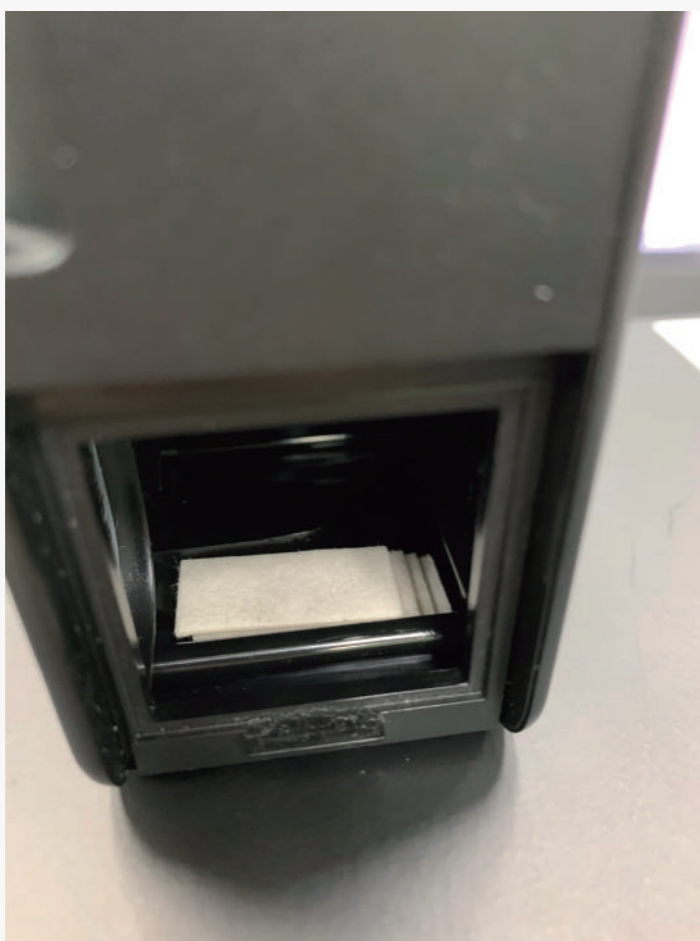

Desiccant Sheet - AT0004

Desiccant Sheet User Guide

1. Open the package(please open it ONLY before using).
2. Place desiccant sheet at the button of Camera.
3. Install battery cas
4. Replace new desiccant sheet after raining/moisture days.
5. Reuse desiccant sheet after drying it in electric damp-proof box.

Where to place the desiccant sheet

Under battery case, 4 sheets available.

In front of battery case, each for 3 sheets

※ The product design and dimensions may change without previous notice for improvement of performance.