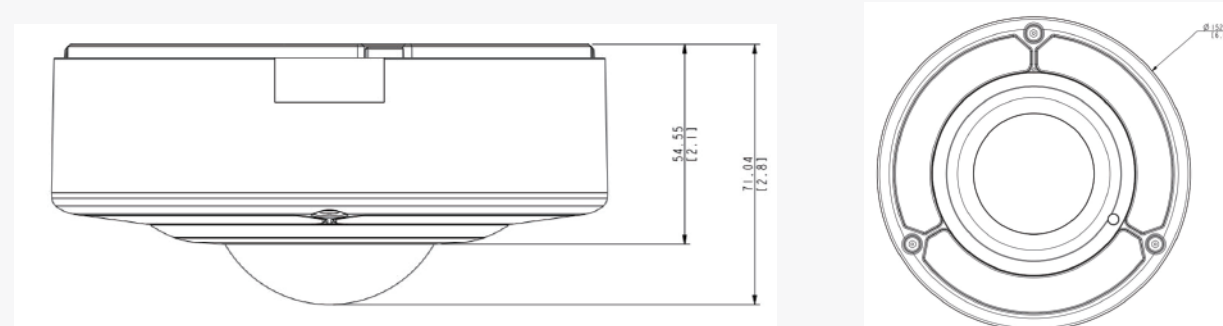

12 Megapixel Fisheye Outdoor IR Dome Network Camera

FH-930F Classic

- Up to 30fps in 4K resolution
- H.264+, H.264 high profile, main profile, baseline and MJPEG simultaneously
- Built in High-light IR LED & smart control mechanical ICR IR ring with effective distance up to 10m
- Support local dewarping, using browser to control 180° / 360° panoramic angle view
- e-PTZ control
- 3D-denoise for low lux environment
- 1 Digital In / 1 alarm input and 1 output
- Audio detection
- Built in micro SD card slot for local storage
- Support Power over Ethernet (POE)
- Open Standard Protocol

※ The product design and dimensions may change without previous notice for improvement of performance.

Dimensions

Distributed by :