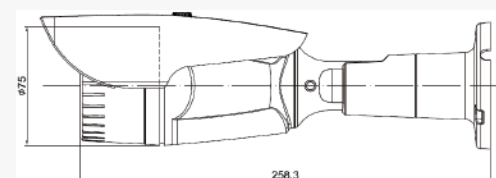

### Dimensions

Company Name : Afidus Ltd.

Company Address : 7F-4, No. 186, Jian 1st Rd.,Zhonghe Dist.,  
New Taipei City 235, Taiwan (R.O.C)

Company Website : www.afidus.com

TEL : +886-2-8226-9857 FAX : +886-2-8226-9800