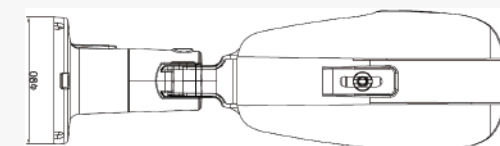

### Dimensions

Company Name : Afidus Ltd.

Company Address : 7F-4, No. 186, Jian 1st Rd.,Zhonghe Dist.,  
New Taipei City 235, Taiwan (R.O.C)

Company Website : www.afidus.com

TEL : +886-2-8226-9857 FAX : +886-2-8226-9800