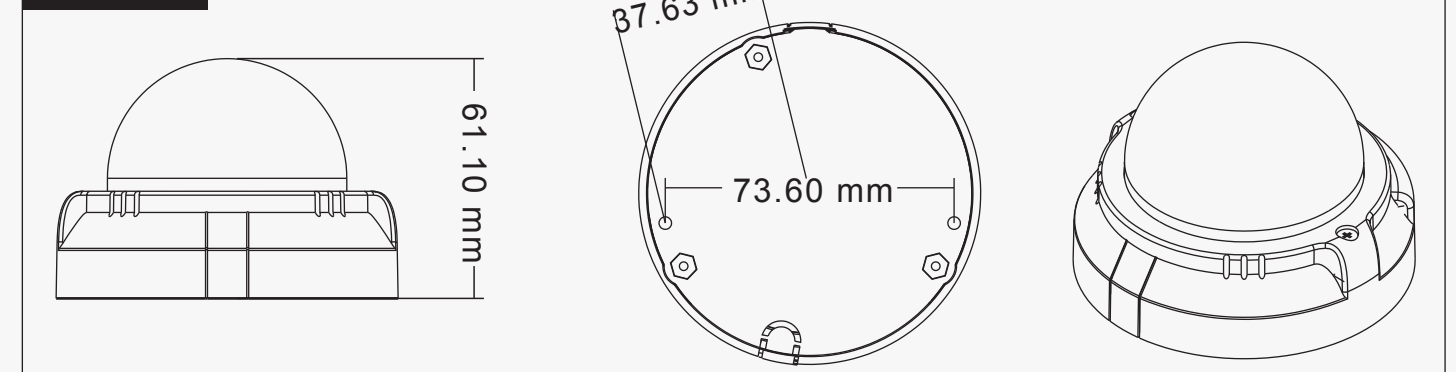

Dimensions

Company Name : Afidus Ltd.

Company Address : 7F-4, No. 186, Jian 1st Rd., Zhonghe Dist.,
New Taipei City 235, Taiwan (R.O.C)

Company Website : www.afidus.com

TEL : +886-2-8226-9857 FAX : +886-2-8226-9800