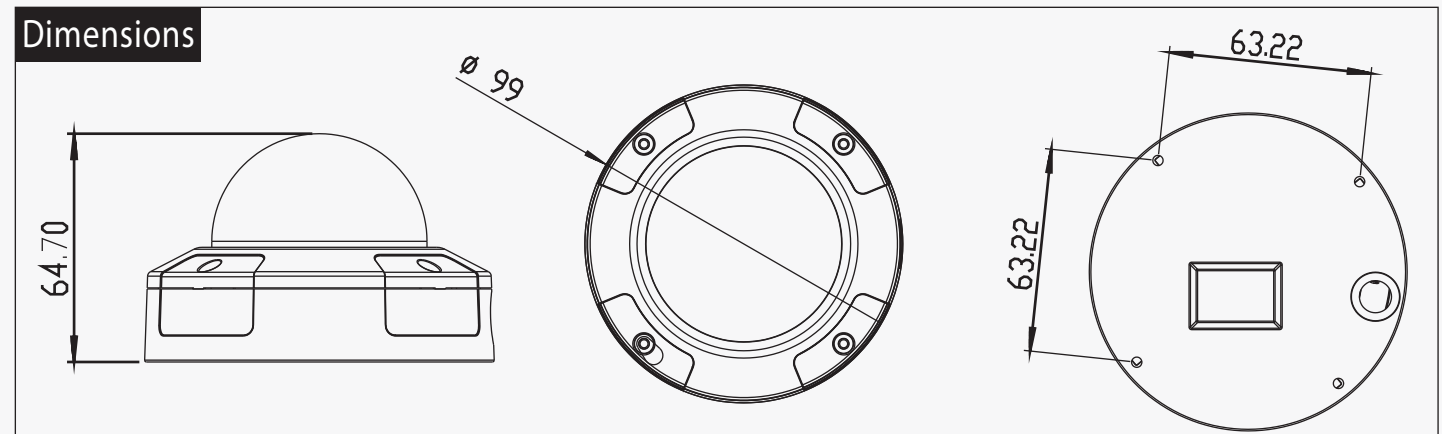

※ The product design and dimensions may change without previous notice for improvement of performance.