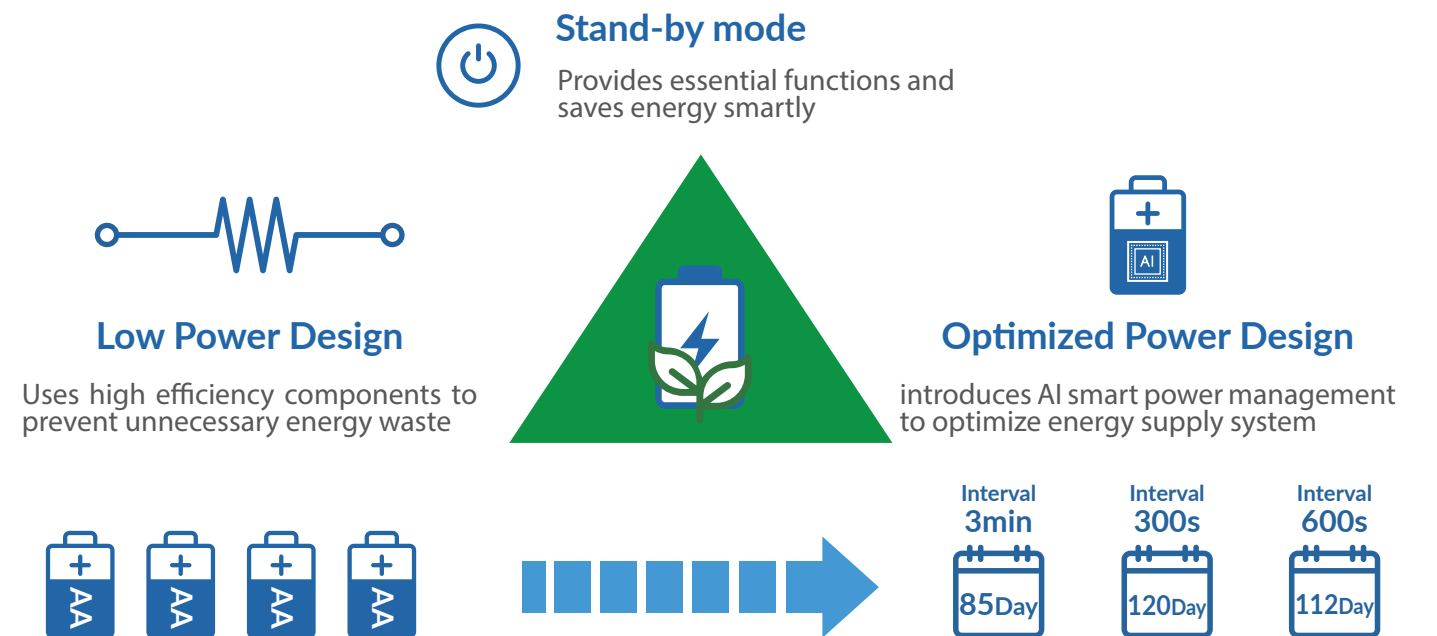

Model	ATL-230
Image Sensor	Afidus Image Technology™ Sony™ Starvis™ sensor
Resolution	1080P Full HD @ 30FPS, 720P HD @30FPS
Lens	2.8-8mm Motorized lens (equals to DSLR 16-35mm)
HFOV	112°
HDR	Afidus HDR Technology
Image flip	Supports 90° 180° 270° image flip
Exposure	Multiple exposure mode
DIS	Support digital image stable for continuous mode
PIR	PIR sensor, 5m distance
Recording	PIR, Schedule, stop motion, Hybrid
Storage	Micro SD card (Max. 128 GB)
Battery	AA size battery x4/ DC 5V 1A (u-USB) Afidus Battery Technology™
Battery life	120 days @ 5 min interval 85 days @ 3 mins interval
Casing	New generation casing in liquid coating Exclusive waterproof USB port IPX5 with silicon sleeve
Operate Temp.	0°C ~ 50°C (32°F ~ 122°F)
APP	Android 13.0 and iOS 16.0 or later Exclusive editable OSD(position and wording) Exclusive image alignment feature increasing timelapse stability Exclusive multi-schedule feature
Dimension	101 x 78 x 60 mm
Weight	150g (battery excluded)
Accessories	32GB mSD card / Strap / USB cable / battery / battery removal tool / Silicon sleeve
Optional accessories	Stainless steel sunshield / C-clip / mount bracket / combination lock

※ The product design and dimensions may change without previous notice for improvement of performance.
※ AA size lithium battery or any battery voltage higher than 1.7 volts are not recommended.

Download APP

YouTube

What is Afidus Battery Technology?

Afidus-230 supports external power bank via micro USB port. User can connect to power bank to extend time lapse cam recording days.

※ Battery life may still vary depending on recording conditions and battery quality.